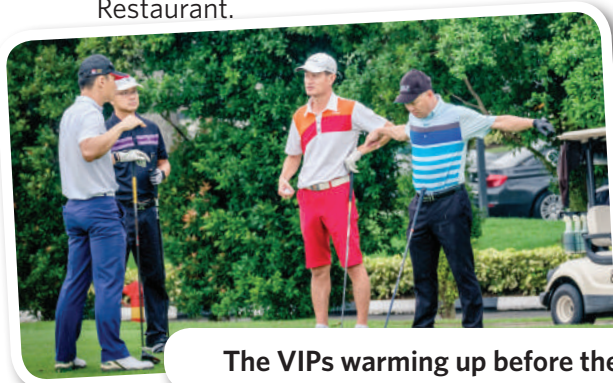

Golf is not a child's play, but our junior golfers are pretty good!

Hosted by our Club President, LG Perry Lim, President's Trophy was held on 4th March 2017. It was the first major golf tournament held by the Club. Rain poured heavily that day but it did not dampen the spirits of our golfers. Everyone managed to complete their 18-hole game although most were soaking wet at the end of the day. It was a real treat that warm dinner was waiting at Jumbo Restaurant.

The VIPs warming up before their game

During dinner, our Club President shared that the lease for our golf course in Changi has been extended to 2040! The audience received the news with loud applause and cheers. This was followed by prize presentation for the winners. He then presented a certificate of appreciation to our National Development Squad players. Five lucky individuals also went home with lucky draw prizes. Congratulations to all the winners!