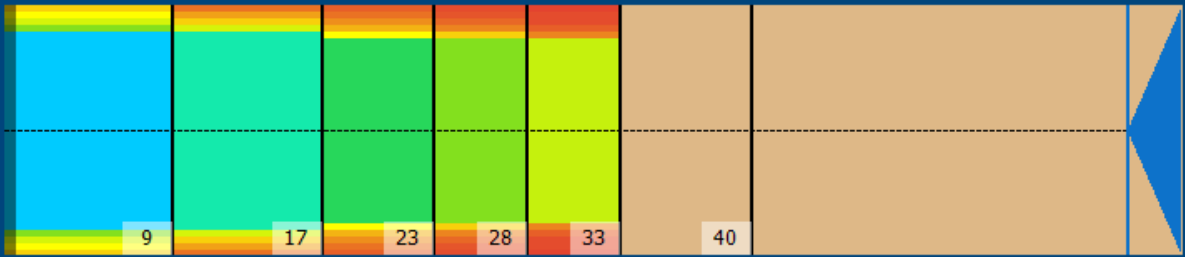

EDGE

Conditioner:
Cleaner:

Zone Configuration

Cleaner Transition

Mode: Clean and Condition

Speed: Max Clean

Start Cleaner Spray: 0 Feet

Start Squeegee: 0 Feet

Start Conditioning: 6 Inches

Split Pattern: No

Zone 1	Avg	Ratio	Zone 2	Avg	Ratio
Left	62.0	1.3 : 1	Left	49.0	1.3 : 1
Right	62.0	1.3 : 1	Right	49.0	1.3 : 1
Center	80.0		Center	65.0	
Zone 3	Avg	Ratio	Zone 4	Avg	Ratio
Left	33.0	1.7 : 1	Left	24.2	1.7 : 1
Right	33.0	1.7 : 1	Right	24.2	1.7 : 1
Center	55.0		Center	40.0	
Zone 5	Avg	Ratio	Zone 6	Avg	Ratio
Left	18.0	1.8 : 1	Left	0.0	1.0 : 1
Right	18.0	1.8 : 1	Right	0.0	1.0 : 1
Center	32.0		Center	0.0	