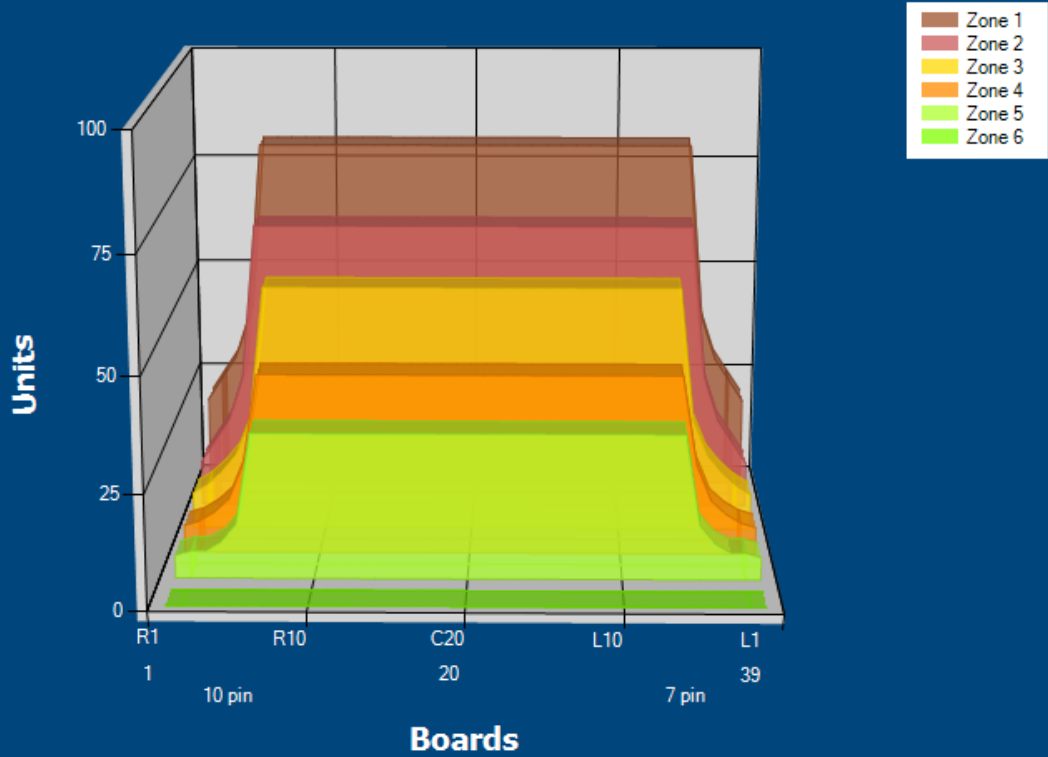

EDGE

Conditioner:
Cleaner:

Zone Configuration

Cleaner Transition

Mode: Clean and Condition

Speed: Max Clean

Start Cleaner Spray: 0 Feet

Start Squeegee: 0 Feet

Start Conditioning: 6 Inches

Split Pattern: No

Zone 1	Avg	Ratio	Zone 2	Avg	Ratio
Left	62.0	1.3 : 1	Left	49.0	1.3 : 1
Right	62.0	1.3 : 1	Right	49.0	1.3 : 1
Center	80.0		Center	65.0	
Zone 3	Avg	Ratio	Zone 4	Avg	Ratio
Left	33.0	1.7 : 1	Left	24.2	1.7 : 1
Right	33.0	1.7 : 1	Right	24.2	1.7 : 1
Center	55.0		Center	40.0	
Zone 5	Avg	Ratio	Zone 6	Avg	Ratio
Left	18.0	1.8 : 1	Left	0.0	1.0 : 1
Right	18.0	1.8 : 1	Right	0.0	1.0 : 1
Center	32.0		Center	0.0	